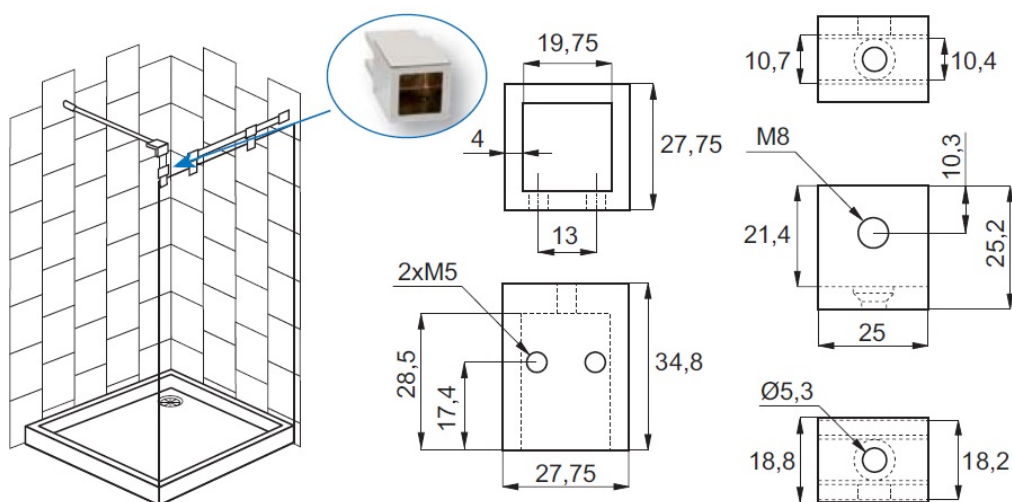

PRODUCT SHEET

Description:

Bar To Glass Ceiling Bracket, F/19x19mm Square Tube, CPL, 8- 10mm Glass

Item number:

15.24.306-0

Units	Box	Carton	HS Code	Barcode
Pcs.	1	50	8302419000	
				5704866475976

SISO A/S

Mileparken 11
DK-2740 Skovlunde
Denmark
VAT: DK 24786013